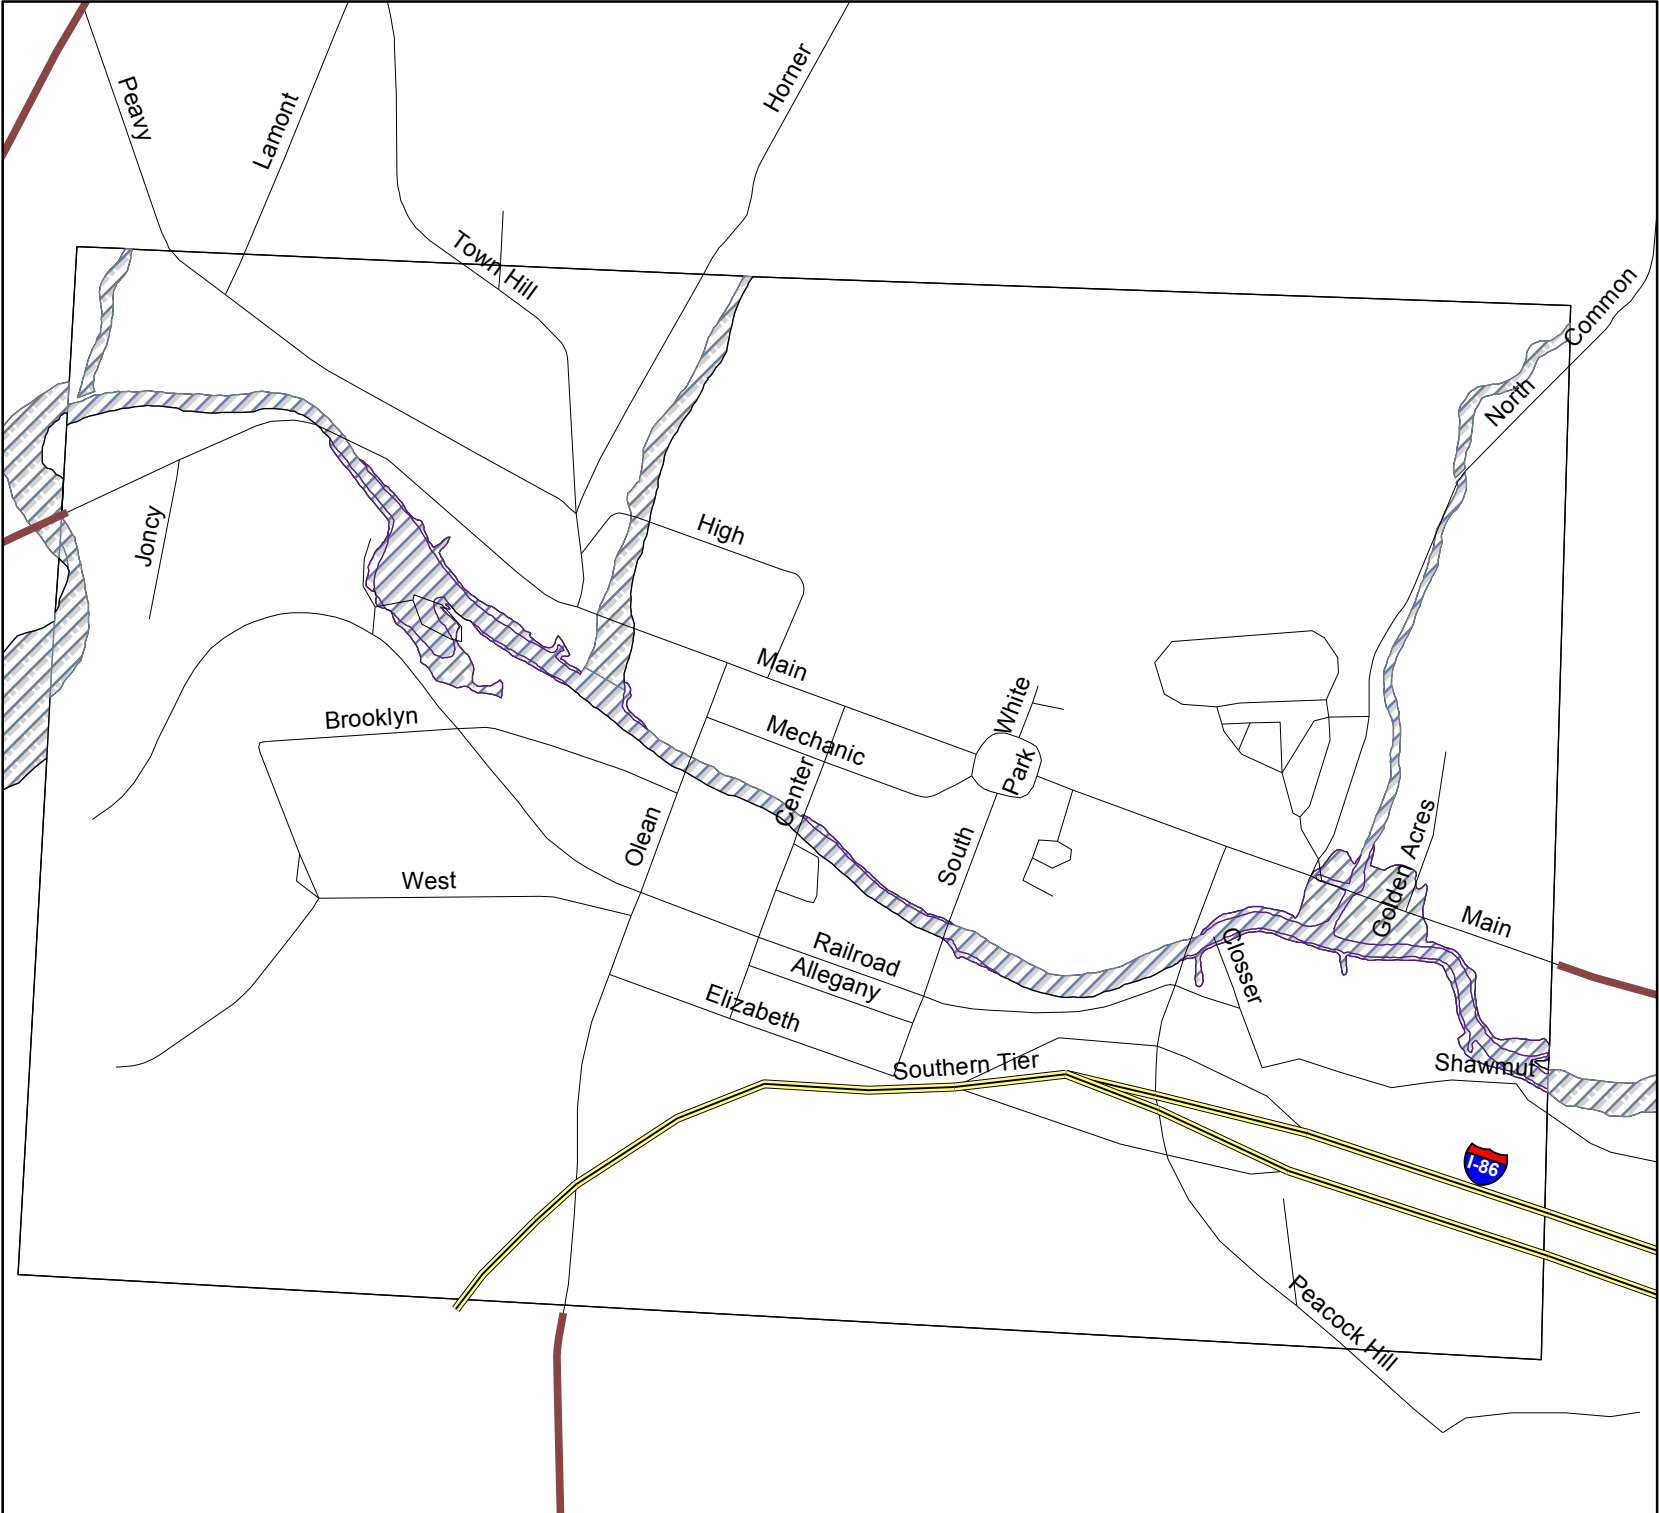

VILLAGE OF  
ANGELICA,  
NEW YORK

**Legend**

- Interstate 86
- NYS Roads
- County Roads
- Minor Roads
- flood\_plains\_sp27
- <all other values>
- ZONE**
- A
- 100
- ANI
- X
- X500

FLOOD  
PLAINS