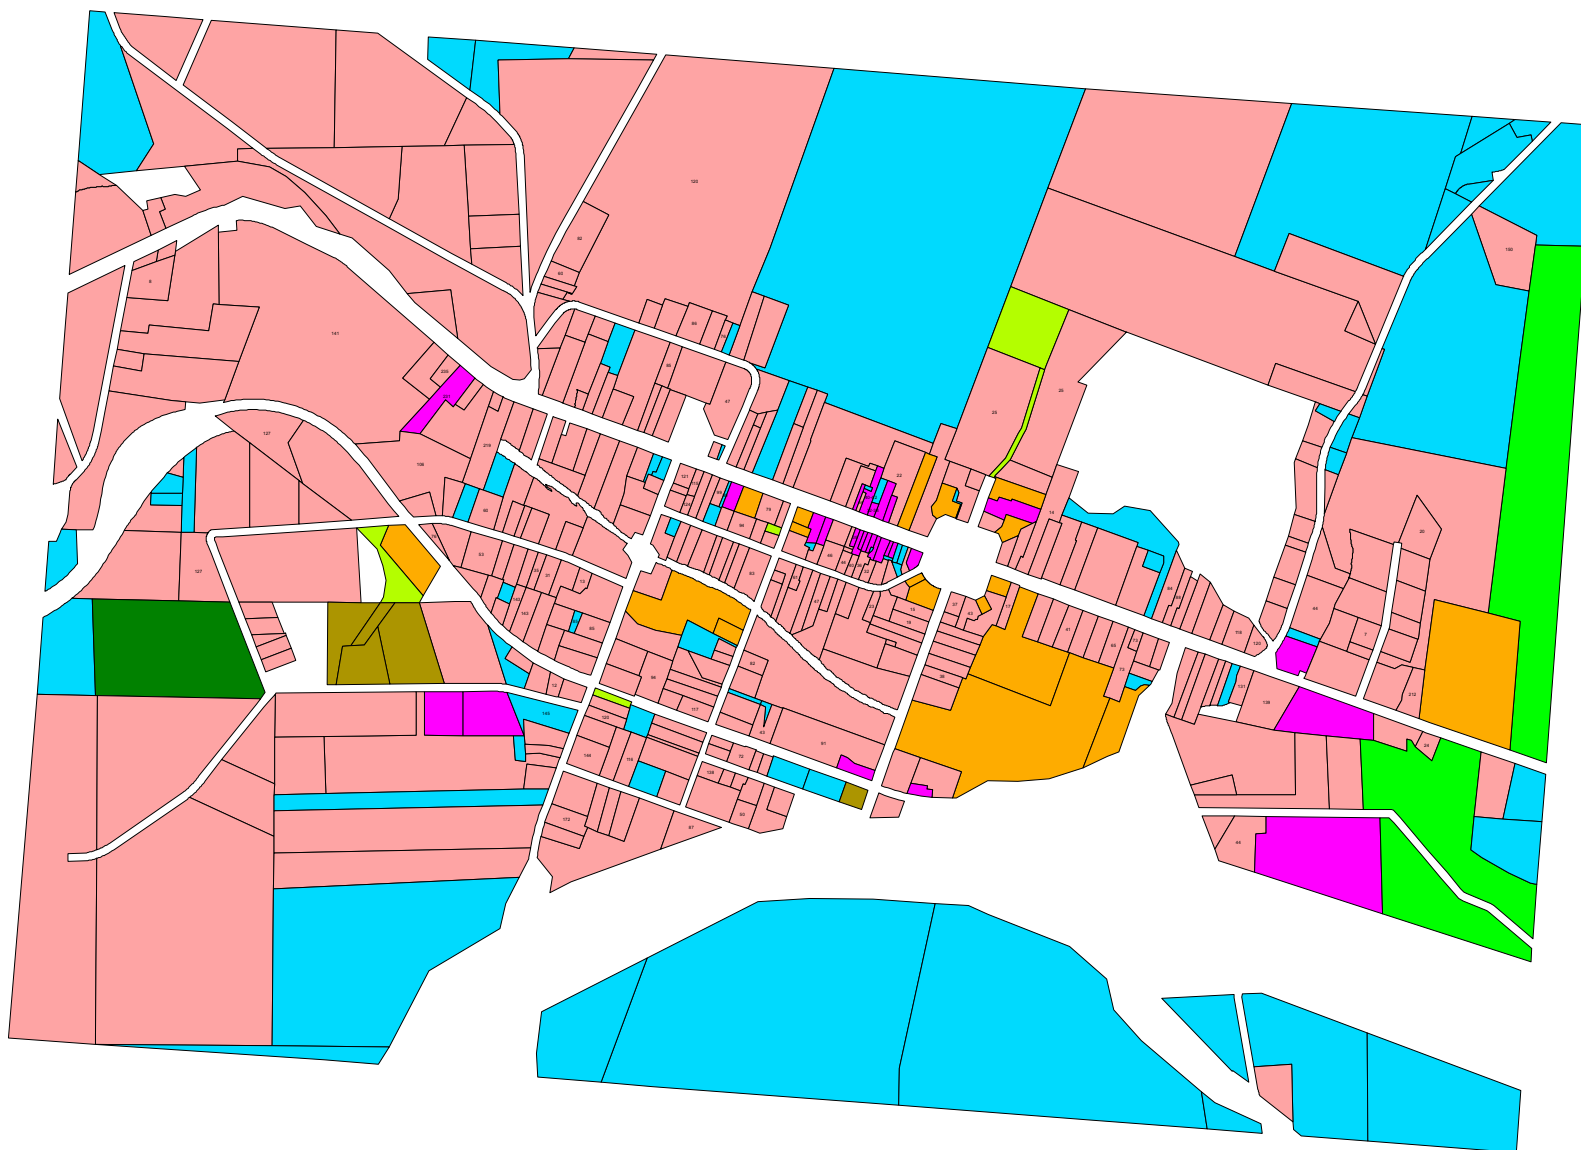

VILLAGE OF  
ANGELICA,  
NEW YORK

**Legend**

**PARCEL Polygon**

-  Agricultural
-  Residential
-  Vacant Lands
-  Commercial
-  Golf, Drive-In, Other
-  Govt, Non-Profits
-  Industry
-  Utilities
-  State Forest, Conservation club/park
-  Undefined

**PROPERTY  
CLASSIFICATION**